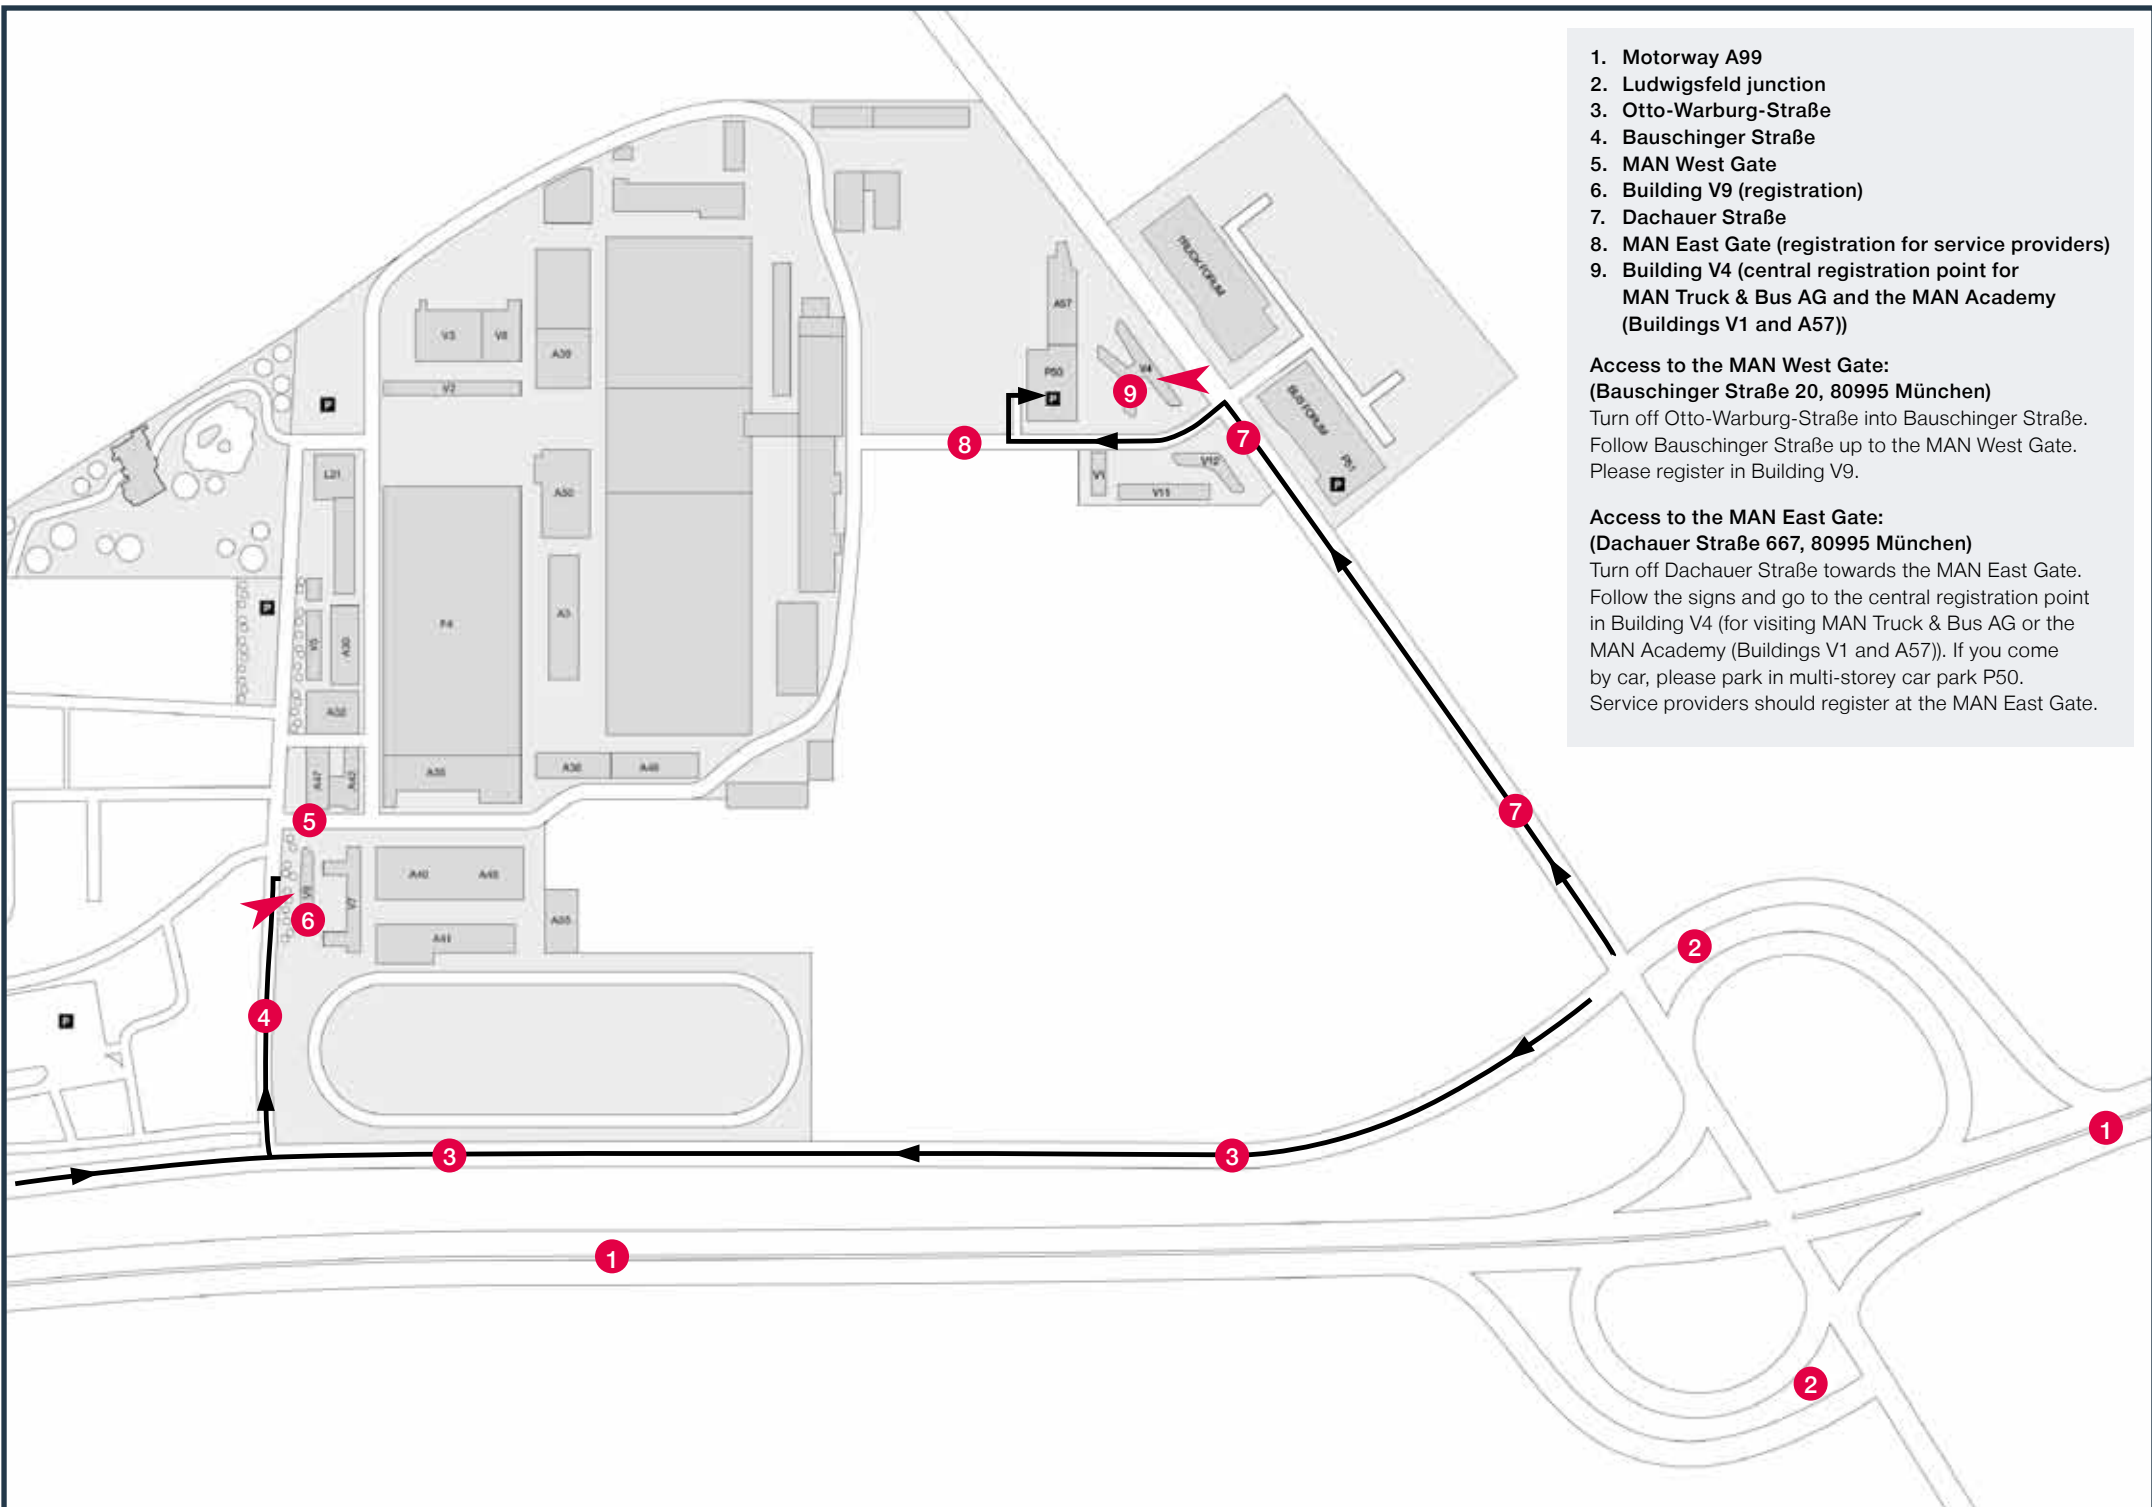

Then as under "By motorway from Nuremberg".

By motorway from Garmisch-Partenkirchen (A95) or Lindau (A96):

At the end of the motorway join the Mittlerer Ring (Munich ring road) (Landshuter Allee) and follow signs for Dachau. Then follow the B304 (Dachauer Straße), which will take you directly to the plant.

Then as under "By motorway from Nuremberg".

By motorway from Passau (A94):

At motorway interchange München-Ost follow signs for Stuttgart on the A99. Continue towards Stuttgart via the motorway interchanges München-Nord and München-Feldmoching up to the München-Ludwigsfeld junction.

Then change to the S2 towards Dachau/Petershausen or take the tram or bus (see "By rail").

■ By rail

From Munich Central Station (Hauptbahnhof):

By taxi (approx. 30 minutes) or by suburban train S2 towards Dachau/Petershausen; get off at Karlsfeld station. Take the exit at the rear of the train. The West Gate is approx. 5 minutes' walk from there.

1. Motorway A99
2. Ludwigsfeld junction
3. Otto-Warburg-Straße
4. Bauschinger Straße
5. MAN West Gate
6. Building V9 (registration)
7. Dachauer Straße
8. MAN East Gate (registration for service providers)
9. Building V4 (central registration point for MAN Truck & Bus AG and the MAN Academy (Buildings V1 and A57))